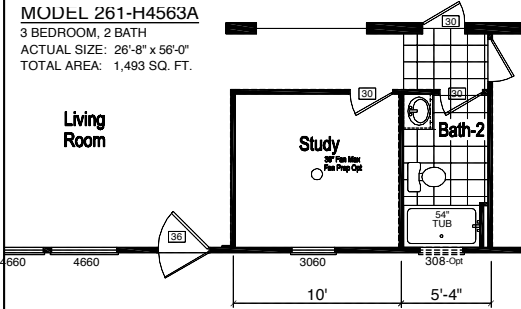

MODEL 261-H4563A
3 BEDROOM, 2 BATH
ACTUAL SIZE: 26'-8" x 56'-0"
TOTAL AREA: 1,493 SQ. FT.

OPT. STUDY

HOMES OF MERIT™

P.O. BOX 2097 HWY 100 EAST LAKE CITY, FL 32056

DAPIA SEAL

MODIFICATIONS

2	Added Opt Dbl Windows to DinRm	GCK 03-10-15
3	Added Fireplace Option	GCK 03-10-15
4	Added Glamour Bath-3	GCK 05-07-15
5	Omitted Fluted Drywall Breaks	GCK 06-05-15

MODEL: 261-H4563A

TITLE: BLACKLINE

DRAWN BY: GCK

DATE: 11-04-13

The "Destin"

SHEET:

L-101

REV. E