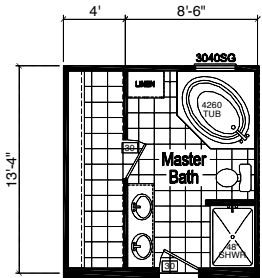

OPT. GLAMOUR BATH-1