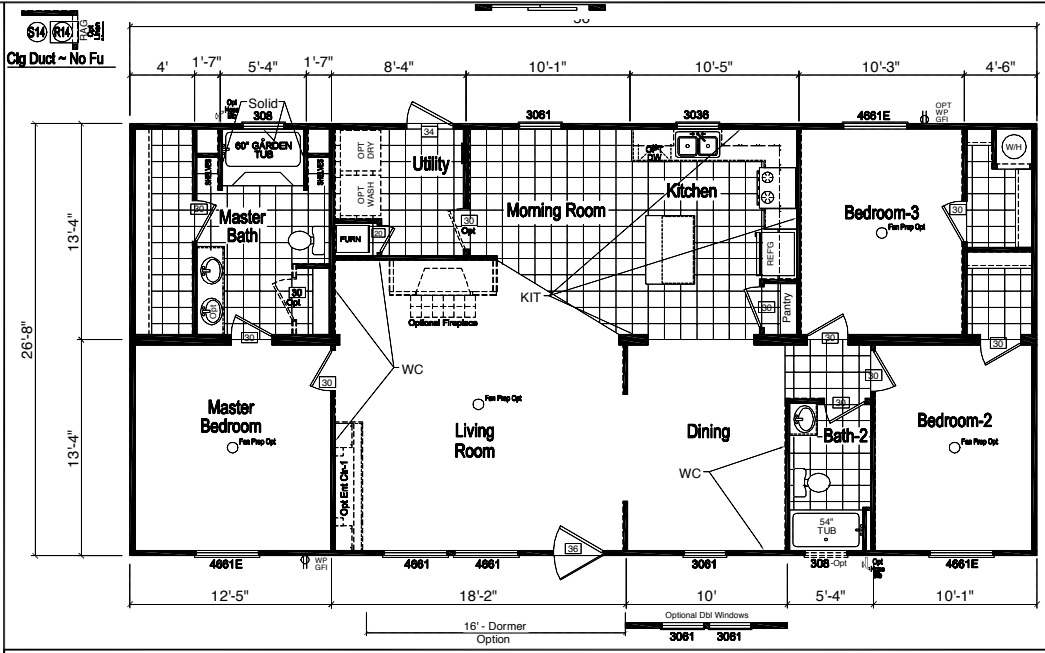

MODEL 261-H4563A
3 BEDROOM, 2 BATH
ACTUAL SIZE: 26'-8" x 56'-0"
TOTAL AREA: 1,493 SQ. FT.