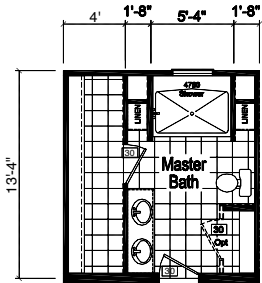

OPT. GLAMOUR BATH-2