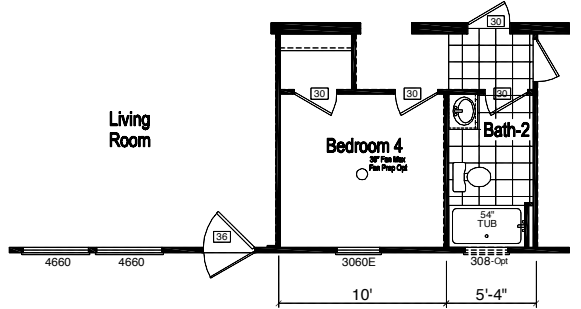

OPT. BEDROOM-4

HOMES OF MERIT™

P.O. BOX 2097 HWY 100 EAST LAKE CITY, FL 32056

DAPIA SEAL

MODIFICATIONS

2	Added Opt Dbl Windows to DinRm	GCK 03-10-15
3	Added Fireplace Option	GCK 03-10-15
4	Added Glamour Bath-3	GCK 05-07-15
5	Omitted Fluted Drywall Breaks	GCK 06-05-15

MODEL: 261-H4563A

TITLE: BLACKLINE

DRAWN BY: GCK

DATE: 11-04-13

The "Destin"

SHEET:

L-101

REV. E