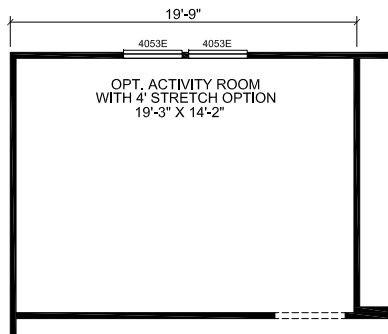

# MONSTER MANSION

**COLORADO EXTERIOR PACKAGE (STD)**

**OPTIONAL 4'-0" STRETCH**

**S-3725A-SIG-OAK  
5-BEDROOM / 3-BATH  
32 X 76 - Approx. 2136 Sq. Ft.**

Date: 10/28/19  
 \* All room dimensions include closets and square footage figures are approximate.  
 \* Transom windows are available on optional 9'-0" sidewall houses only.  
 \* Siding shown is optional.  
 \* Small dormer is optional only