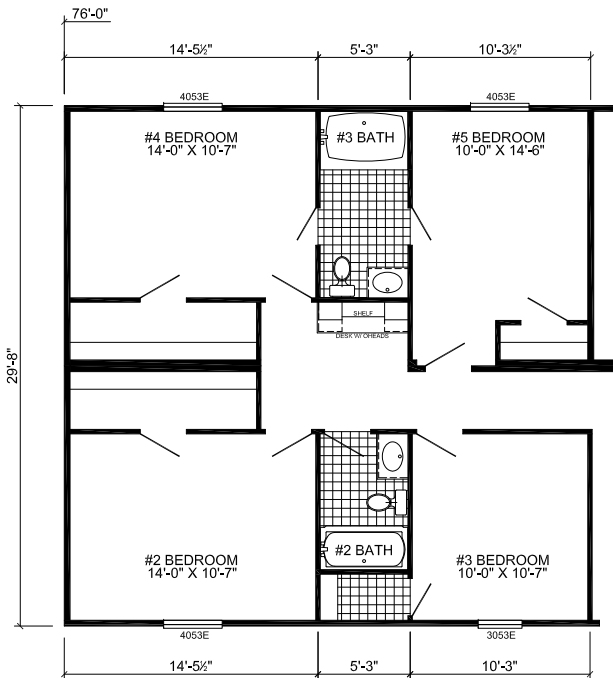

# MONSTER MANSION

**COLORADO EXTERIOR PACKAGE (STD)**

**OPTIONAL 4'-0" STRETCH**

**S-3725A-SIG-OAK  
5-BEDROOM / 3-BATH  
32 X 76 - Approx. 2136 Sq. Ft.**

Date: 10/28/19  
 \* All room dimensions include closets and square footage figures are approximate.  
 \* Transom windows are available on optional 9'-0" sidewall houses only.  
 \* Siding shown is optional.  
 \* Small dormer is optional only