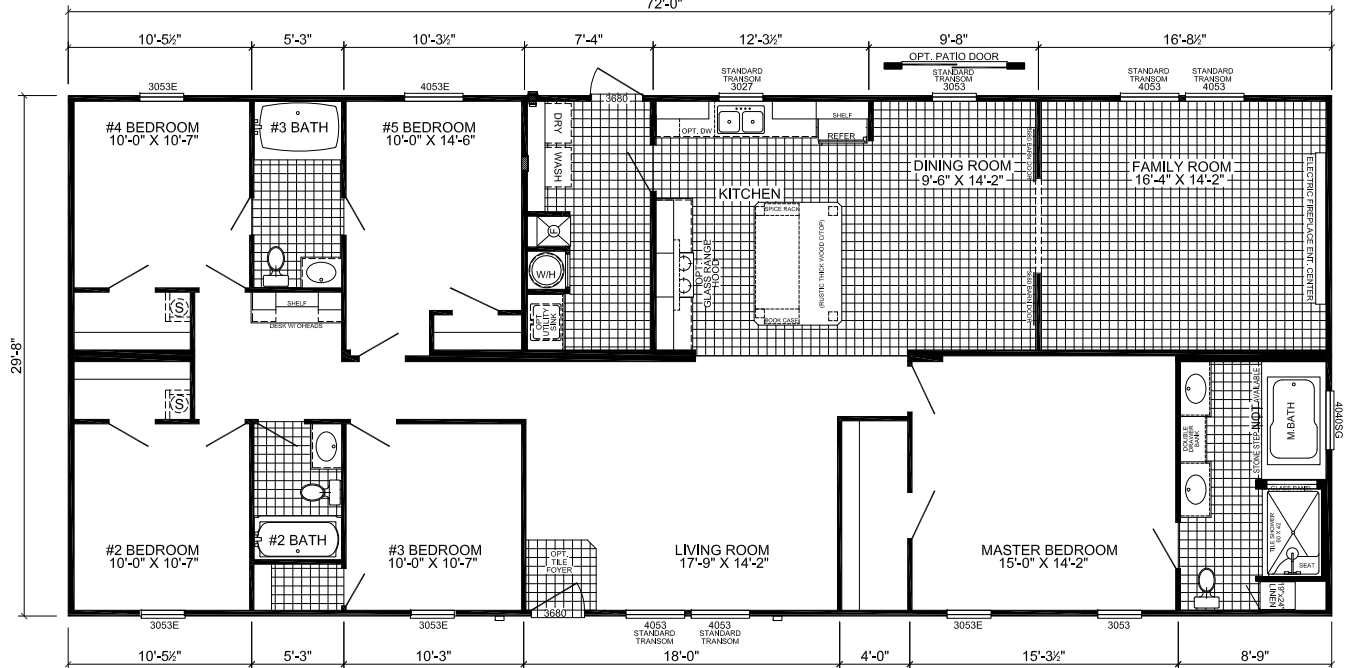

# MONSTER MANSION

**COLORADO EXTERIOR PACKAGE (STD)**

**OPTIONAL 4'-0" STRETCH**

**S-3725A-SIG-OAK  
5-BEDROOM / 3-BATH  
32 X 76 - Approx. 2136 Sq. Ft.**

Date: 10/28/19  
 \* All room dimensions include closets and square footage figures are approximate.  
 \* Transom windows are available on optional 9'-0" sidewall houses only.  
 \* Siding shown is optional.  
 \* Small dormer is optional only