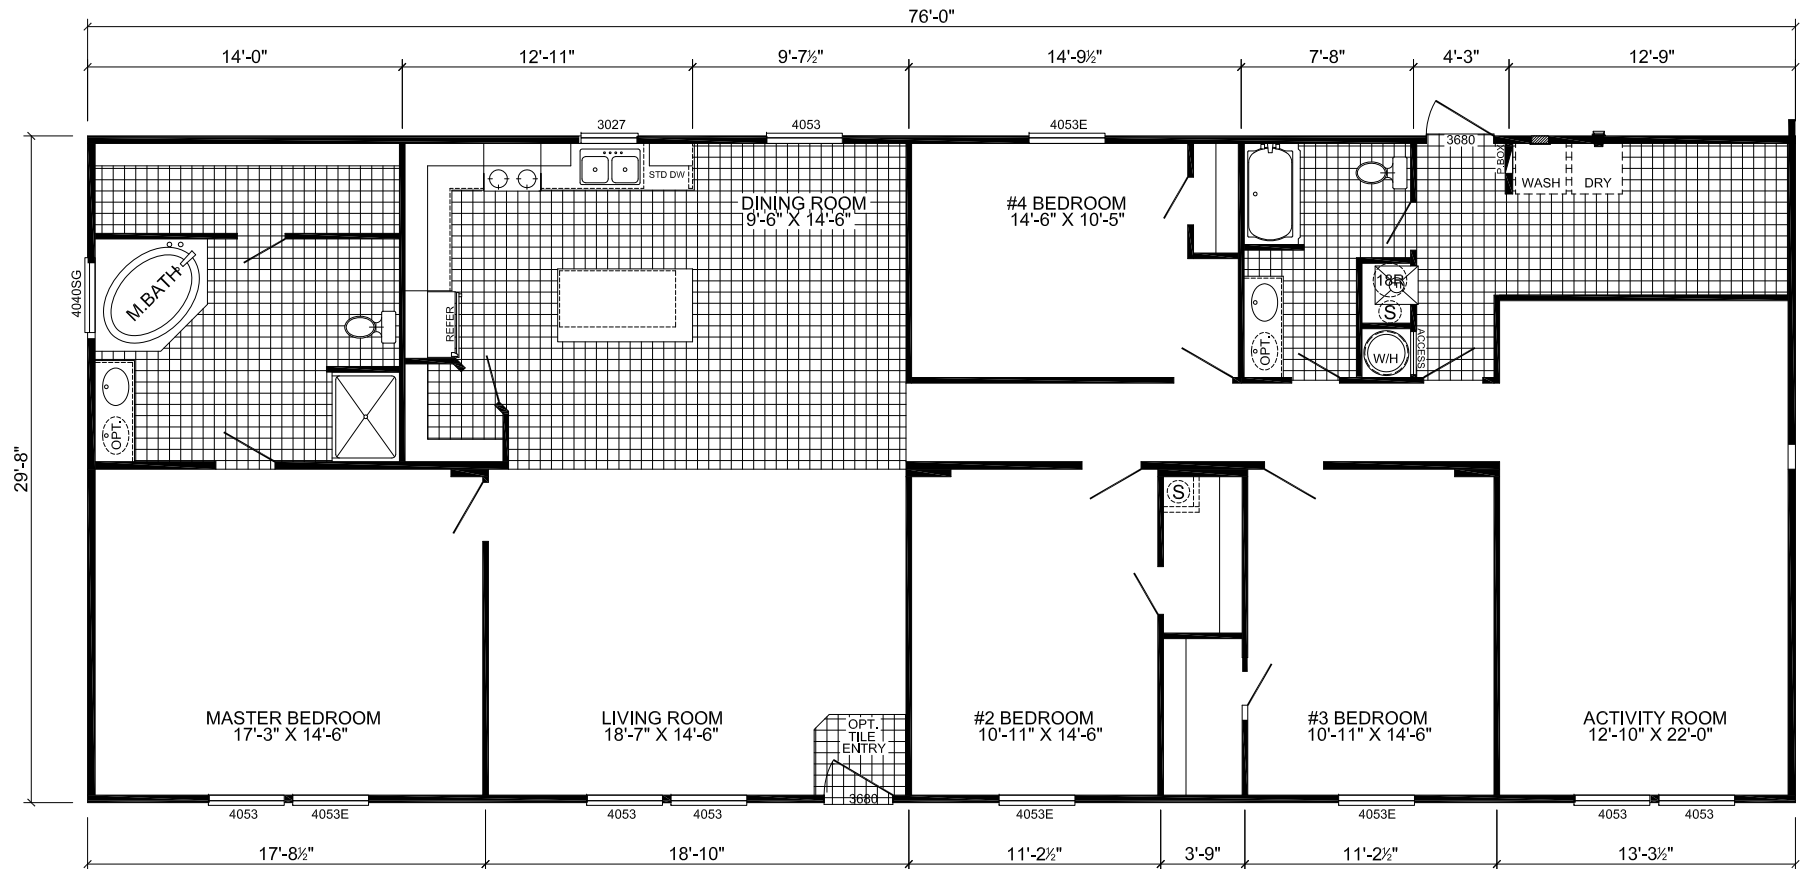

IRON MAN

L-3764V-RUNNER
4-BEDROOM / 2-BATH
32 X 80 - Approx. 2254 Sq. Ft.

Date: 10/31/19

- * All room dimensions include closets and square footage figures are approximate.
- * Transom windows are available on optional 9'-0" sidewall houses only.
- * Skirting shown is optional.
- * Small dormer is optional only